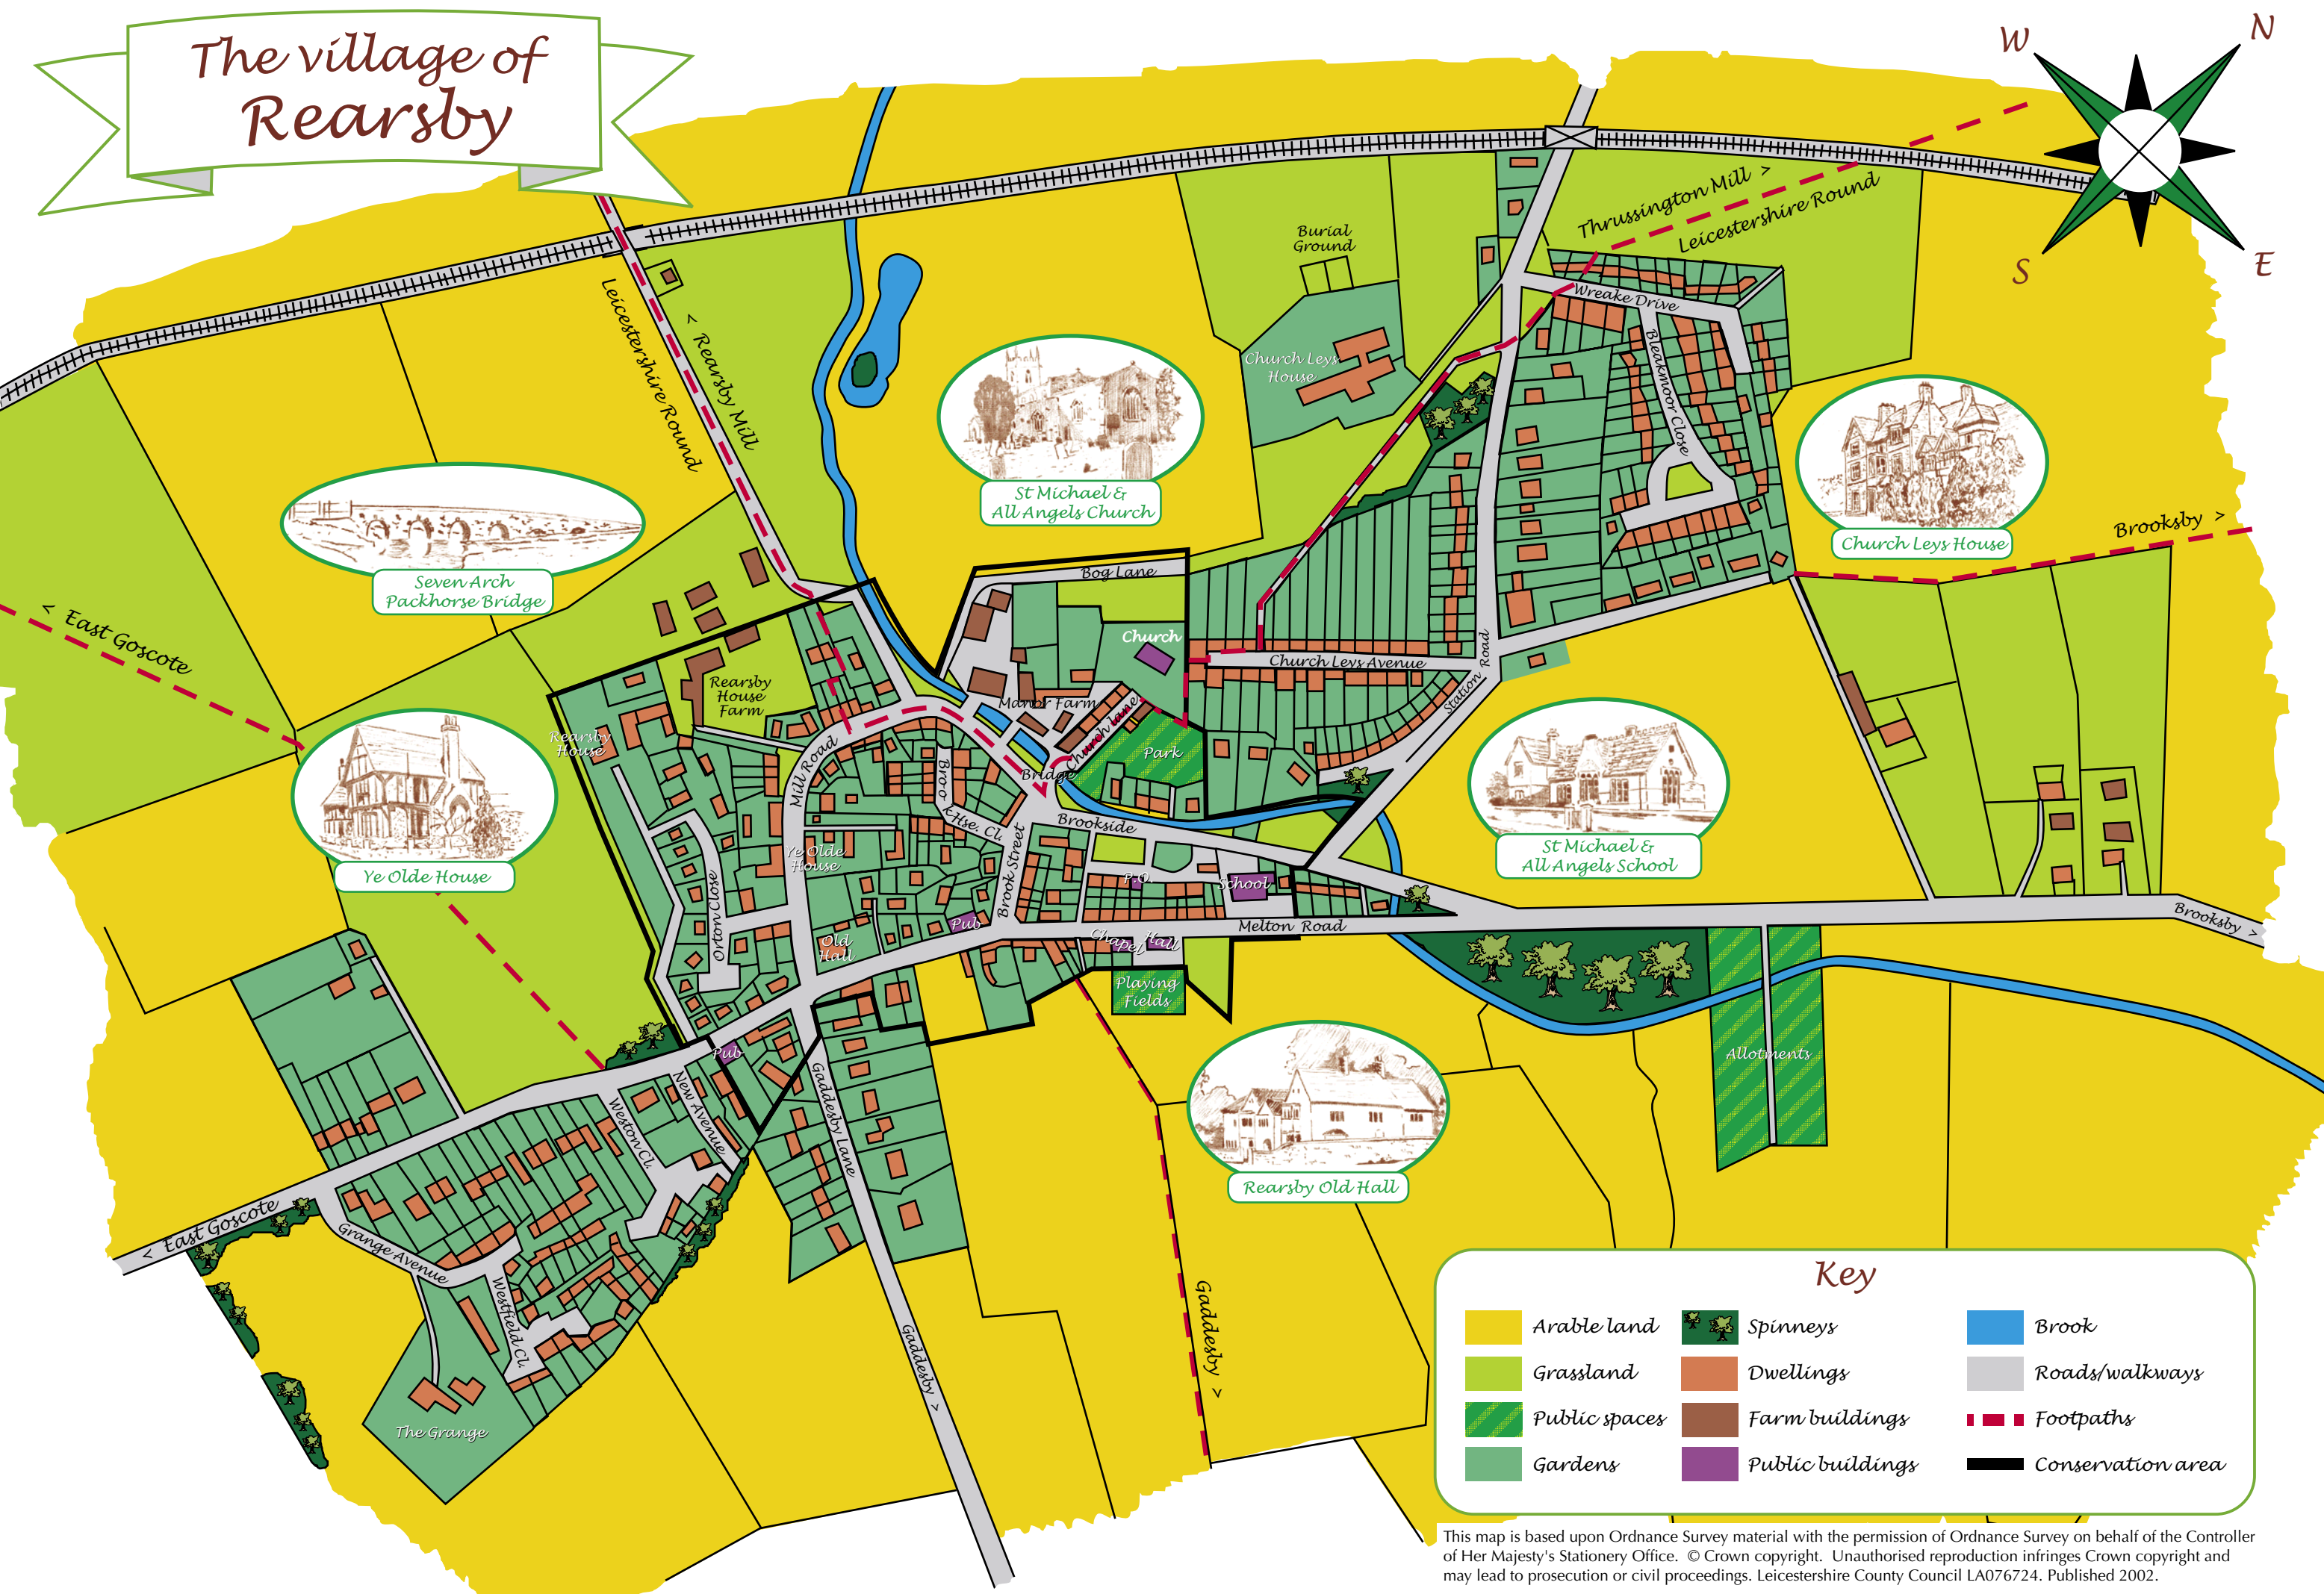

The village of Rearsby

Key

Arable land	Spinneys	Brook
Grassland	Dwellings	Roads/walkways
Public spaces	Farm buildings	Footpaths
Gardens	Public buildings	Conservation area

This map is based upon Ordnance Survey material with the permission of Ordnance Survey on behalf of the Controller of Her Majesty's Stationery Office. © Crown copyright. Unauthorised reproduction infringes Crown copyright and may lead to prosecution or civil proceedings. Leicestershire County Council LA076724. Published 2002.